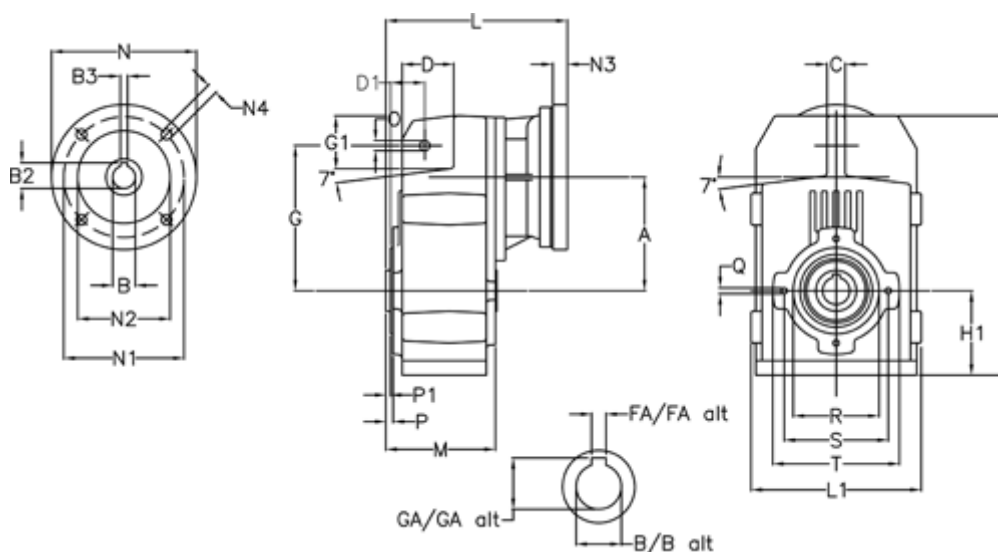

Article number: 29560201063230  
 Description: Shaft mounted gear  
 A252H35-10,6-P80B5

## Measures

A = 128.75	FA = 10	M = 135.5	Q = M10x14
B = 35	G = 162	N = 200	R = 110
B1 = 19	G1 = 58.0	N1 = 165	S = 130
B2 = 21.8	GA = 38.3	N2 = 130	T = 150
B3 = 6	H = 290.5	N4 = M10x20	
C = 20	H1 = 93.5	O = 13	
D = 57.0	L = 232.5	P = 6.0	
D1 = 43.5	L1 = 188	P1 = 3.5	